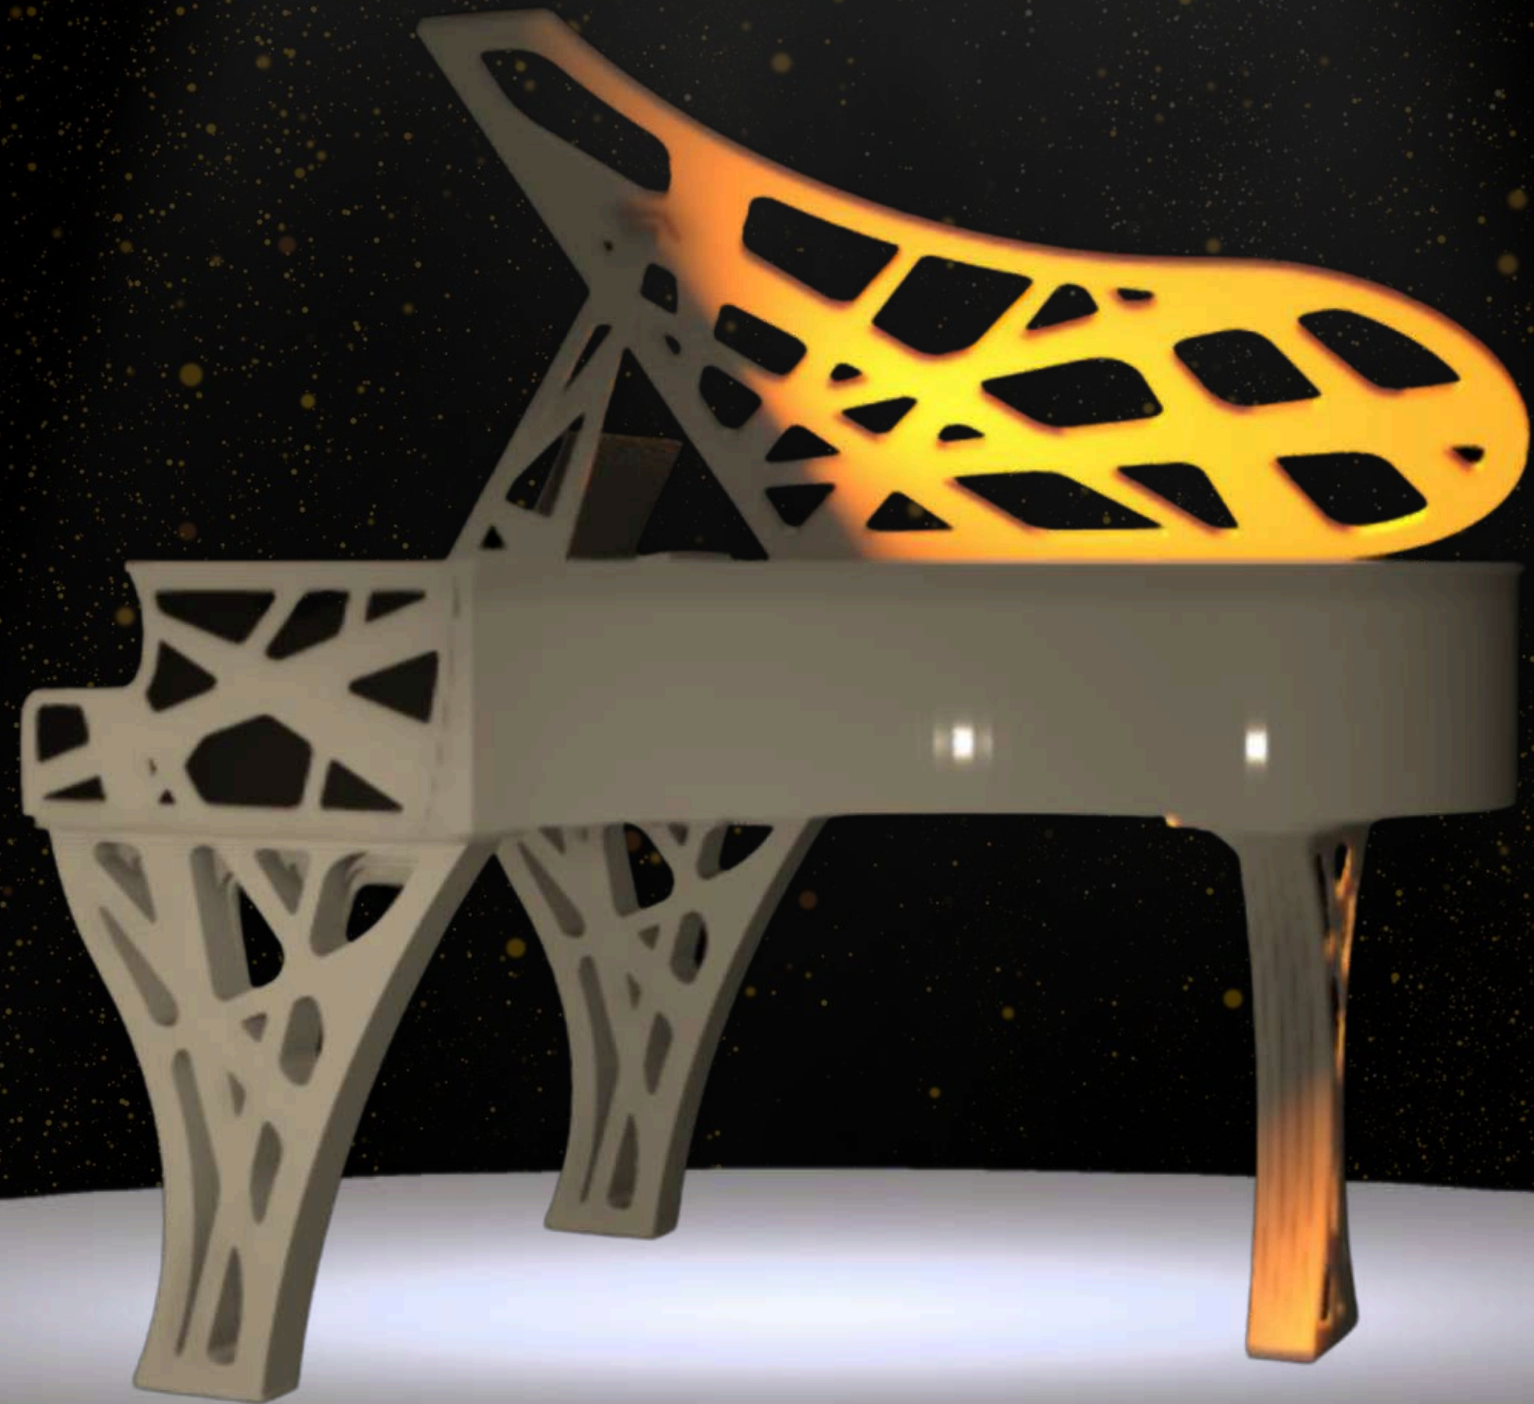

SM

SMOOTH MOOD
PROJECT

Show Design & Production

Lumina Signature

Our signature Lumina lighting design is an **integral** part of our live performance concept. The fully coordinated, pre-programmed light show is synchronized with our music, amplifying energy, emotion, and atmosphere to create a captivating and immersive stage experience.

All performances are delivered with the Lumina Signature lighting design.

HoloGrand Piano

The **HoloGrand Piano** is a marvel of modern engineering, meticulously crafted to deliver the grand piano experience in a portable and visually stunning package. Its intricate design and innovative technology retains the elegance and presence of a traditional grand piano. With its holographic elements adding a touch of magic, the HoloGrand Piano captivates audiences with both its appearance and its exceptional sounding signature.